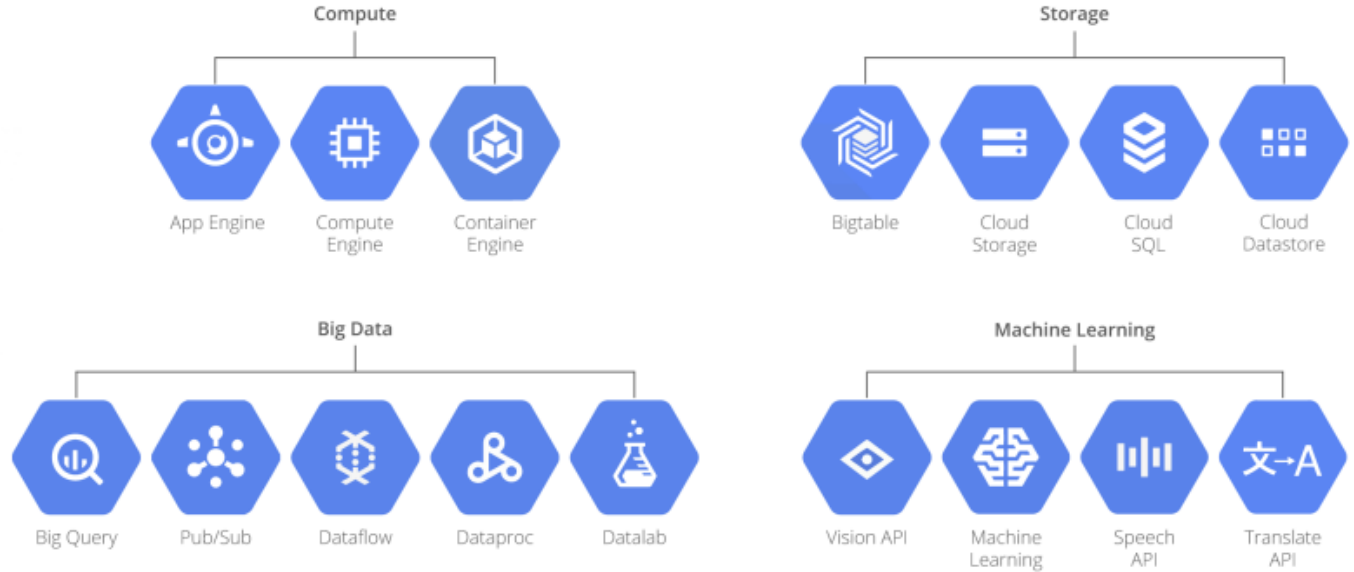

Google helps to power your innovation

Google Cloud Platform